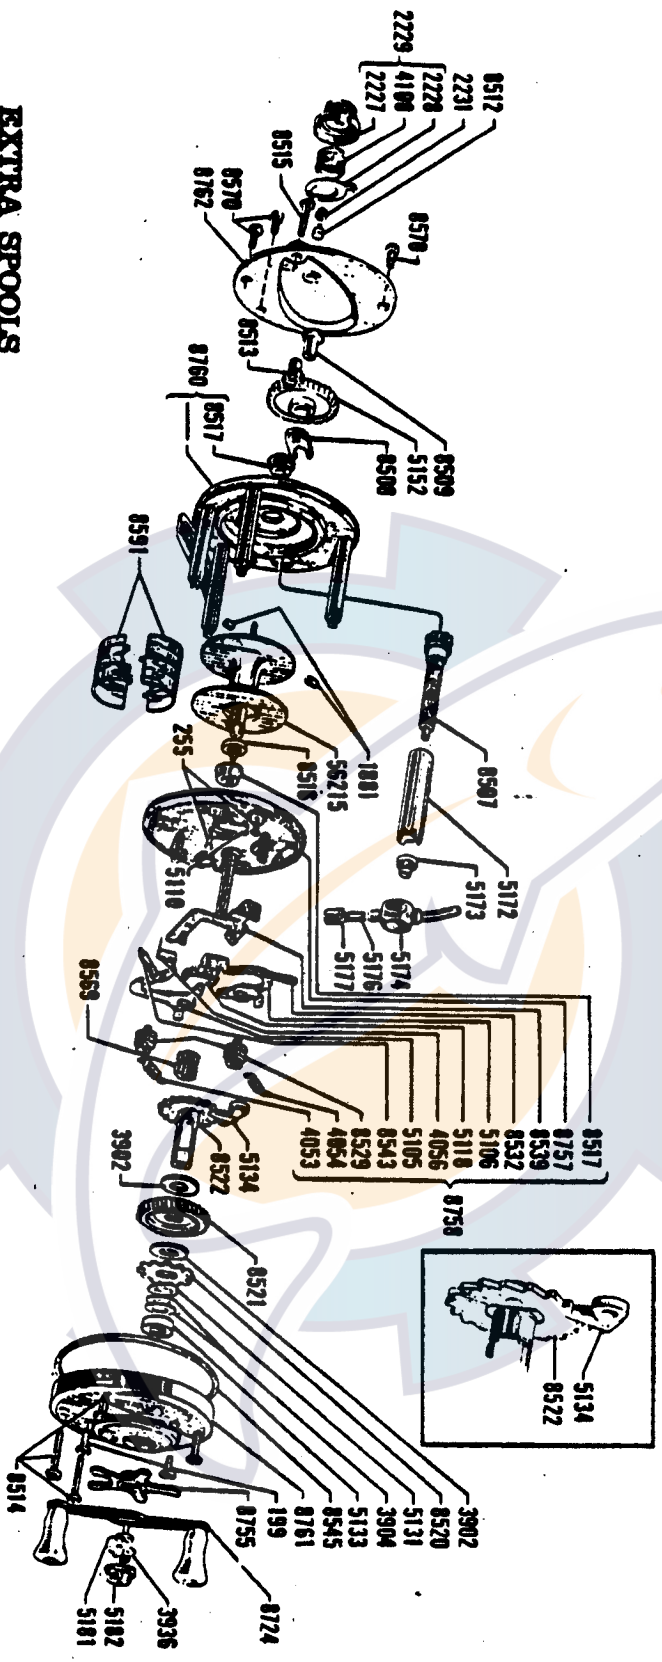

EXTRA SPOOLS	
Part No.	Code No.
8506	56215

- 1844
- A - (1844)
- B - (1880)
- C - (1881)

4000
67 - 11 - 01

85.05.22 14116

FROM 000000000000